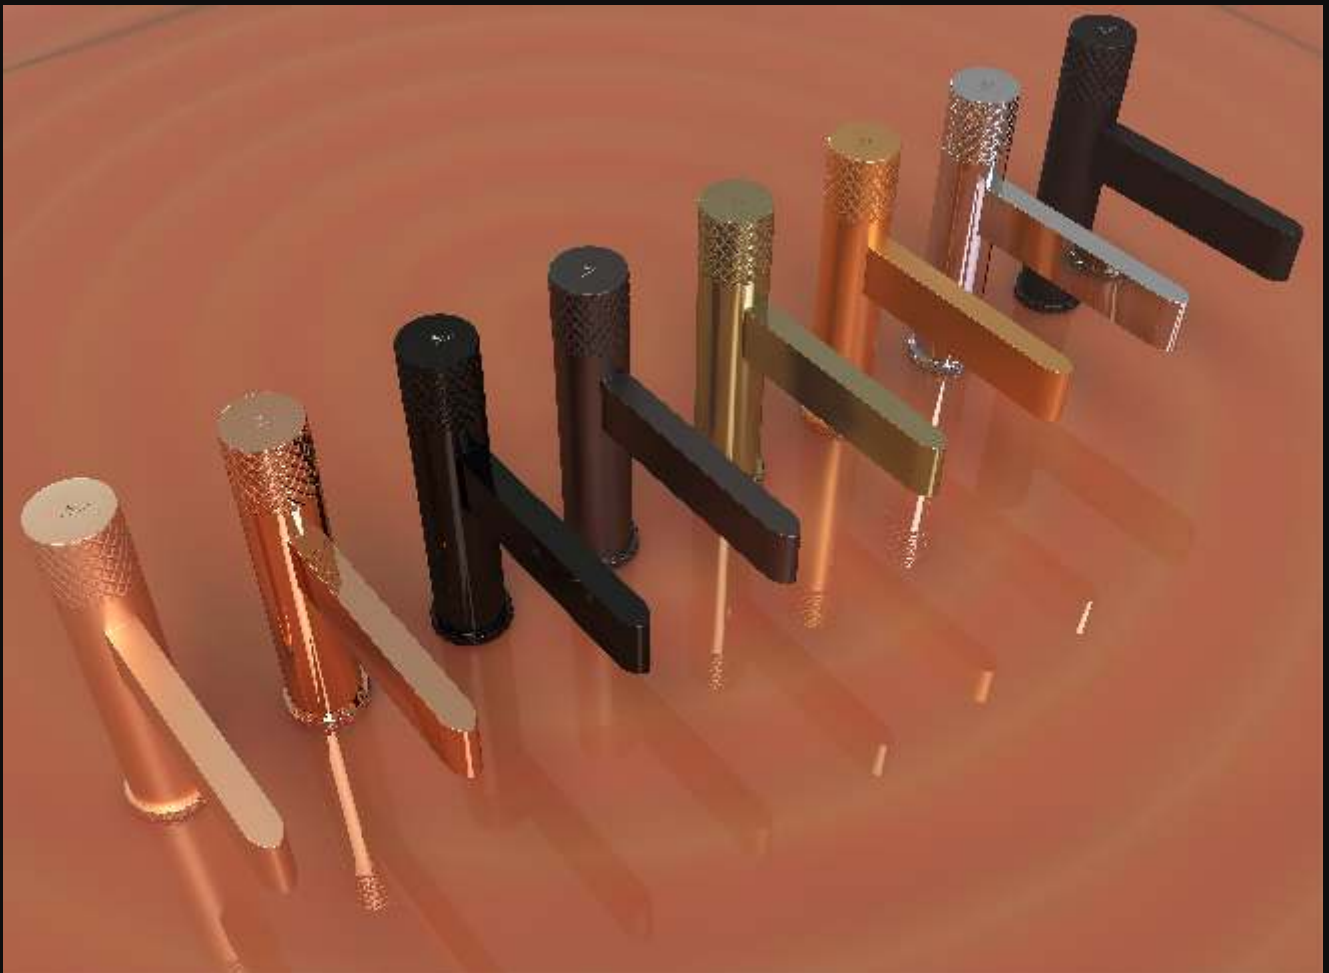

CULLINAN

Celebrating Bathroom as a Visual Experience