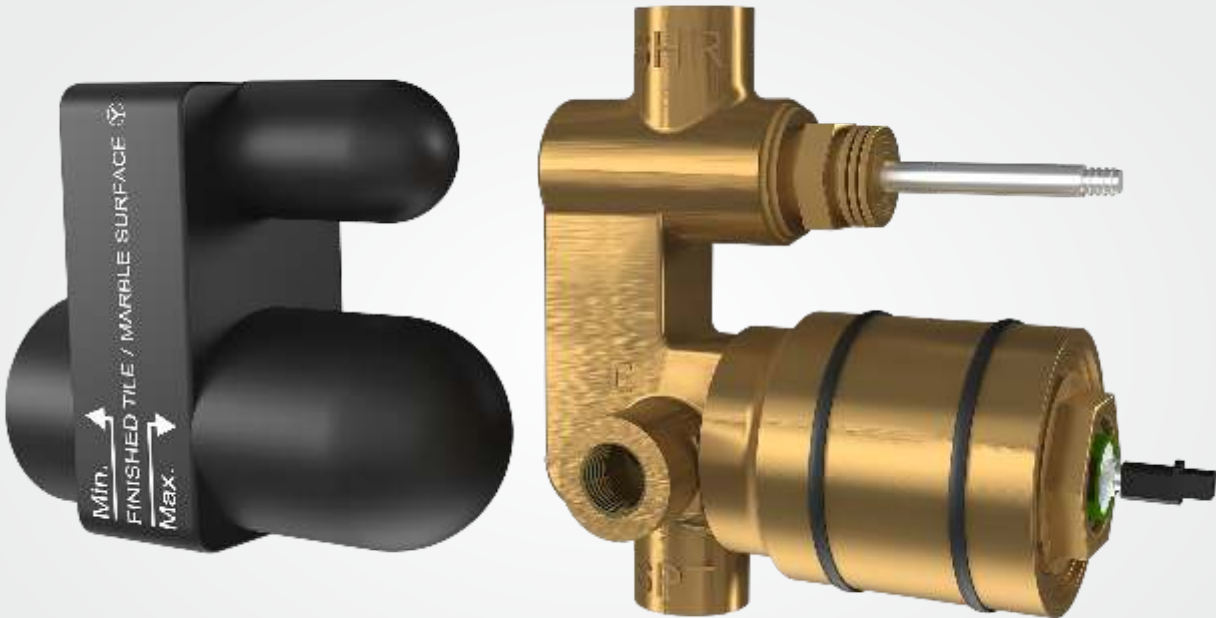

ABR

ACR

**CONCEALED BODY
15MM**
ALD-9136
MRP ₹ 1300/-

**CONCEALED BODY
20 MM**
ALD-9152
MRP ₹ 1400/-

DIVERTER BODY
ALD 9045
MRP ₹ 4200 /-

Legal (Terms & Conditions)

Luxelet GmbH claims intellectual property rights in the images, designs, text etc. forming part of the catalogue. The images, designs, text etc. are all created by the inhouse team of Luxelet GmbH. Unauthorized use of the same shall amount to violating the rights of Luxelet GmbH and for which Luxelet GmbH reserves the right to initiate appropriate legal action.