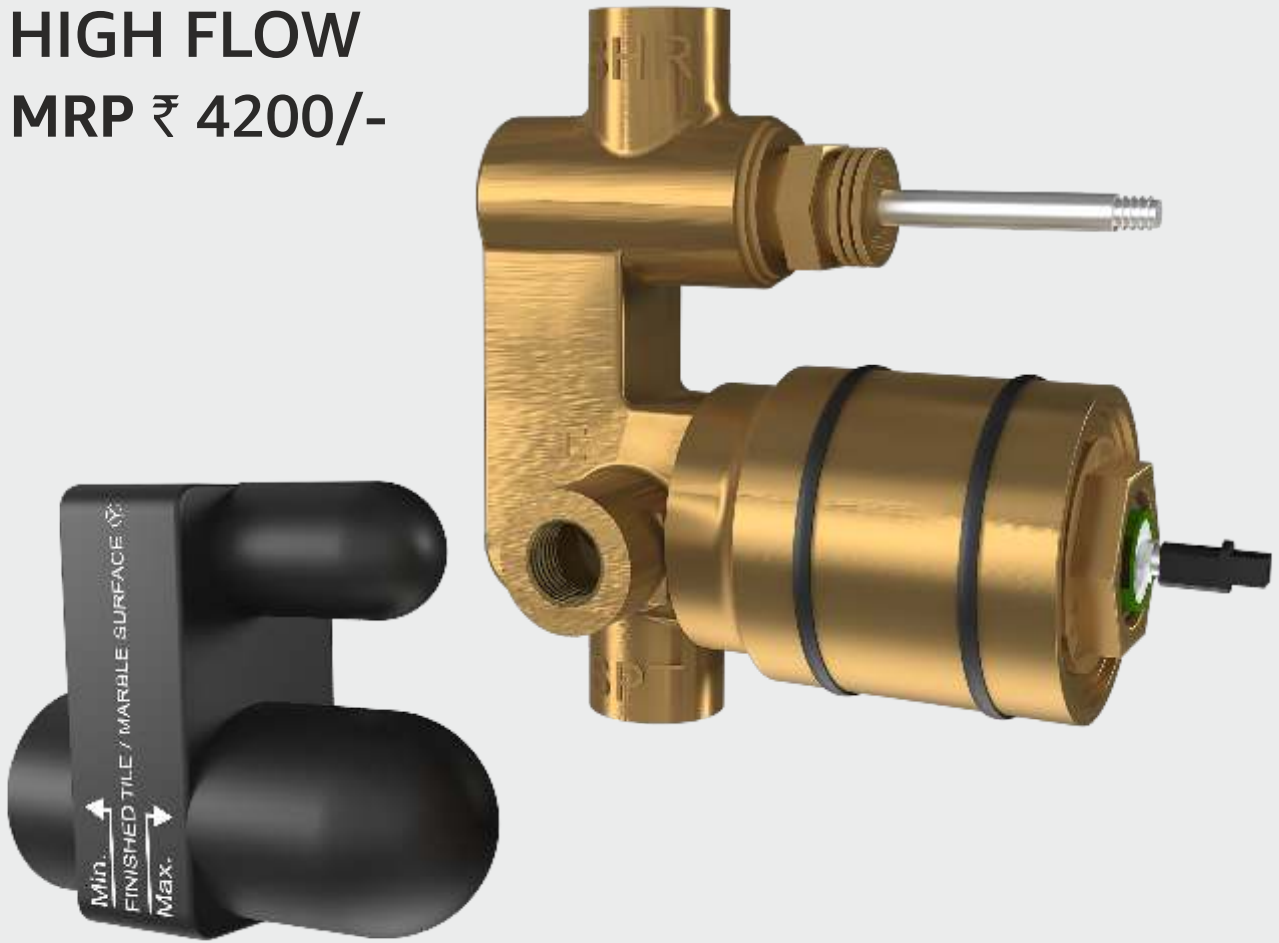

CULLINAN
COLLECTION

**CONCEALED BODY
HIGH FLOW
MRP ₹ 4200/-**

BRUSHED BRONZE

MATT BLACK

ROSE GOLD

TITANIUM BLACK

ROSE GOLD BRUSHED

BLACK GRAPHITE