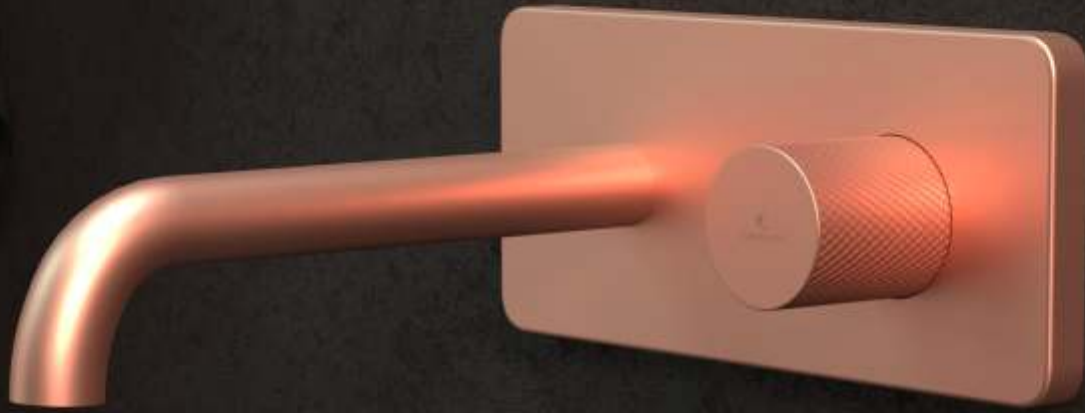

Kitchen Mixer
Brushed Bronze

GLORIO

SPECTRE

Wall Mounted Basin Mixer
Rose Gold Brushed

Design and art integration, beauty and practicality integration, traditional boundaries and original rules are broken, personalized customized high matching new products, pioneer design, minimalist luxury.