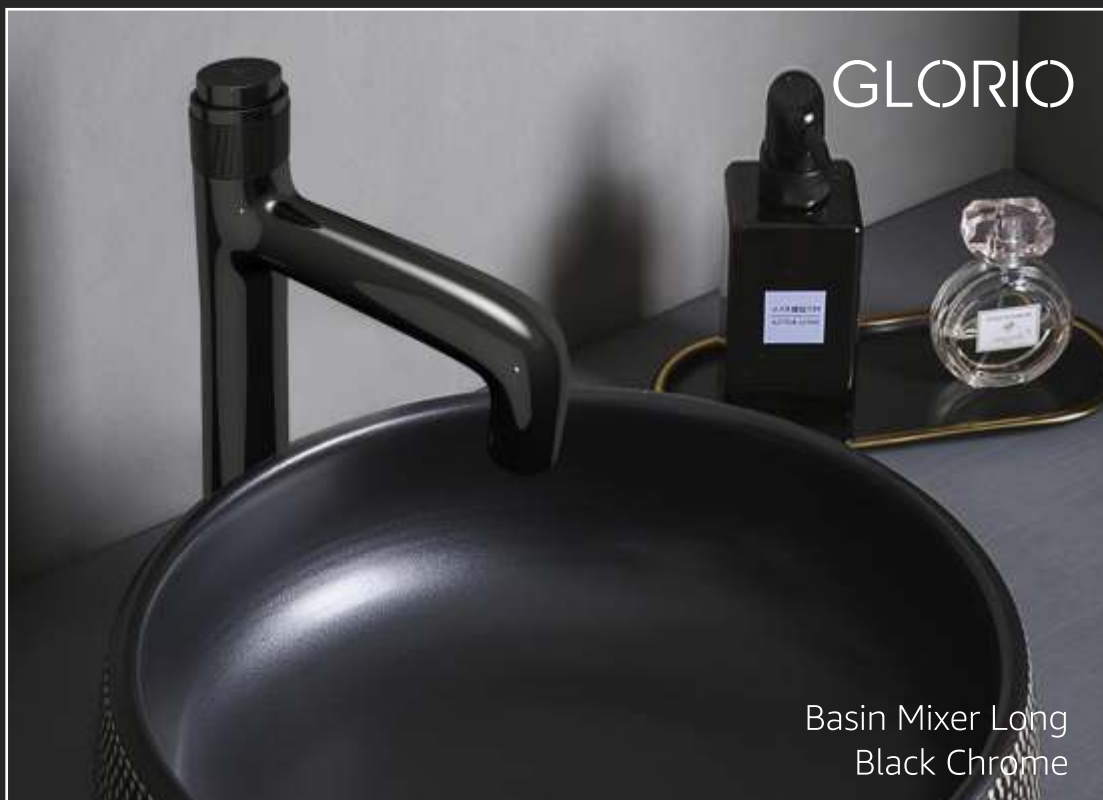

SPECTRE

Basin Mixer Long
Champagne Brushed Gold

SPECTRE

Matt black colors create a modern visual image, revealing the extreme and pure simplicity everywhere. No matter what kind of color is matched, it can also have a simple and simple space essence.

Basin Mixer Long
Matte Black

CULLINAN

Pillar Cock
Champagne Gold Brushed

L

LUXELET®
GERMAN INNOVATION

Kitchen Mixer
Black Graphite

The joy of design is an art

CULLINAN