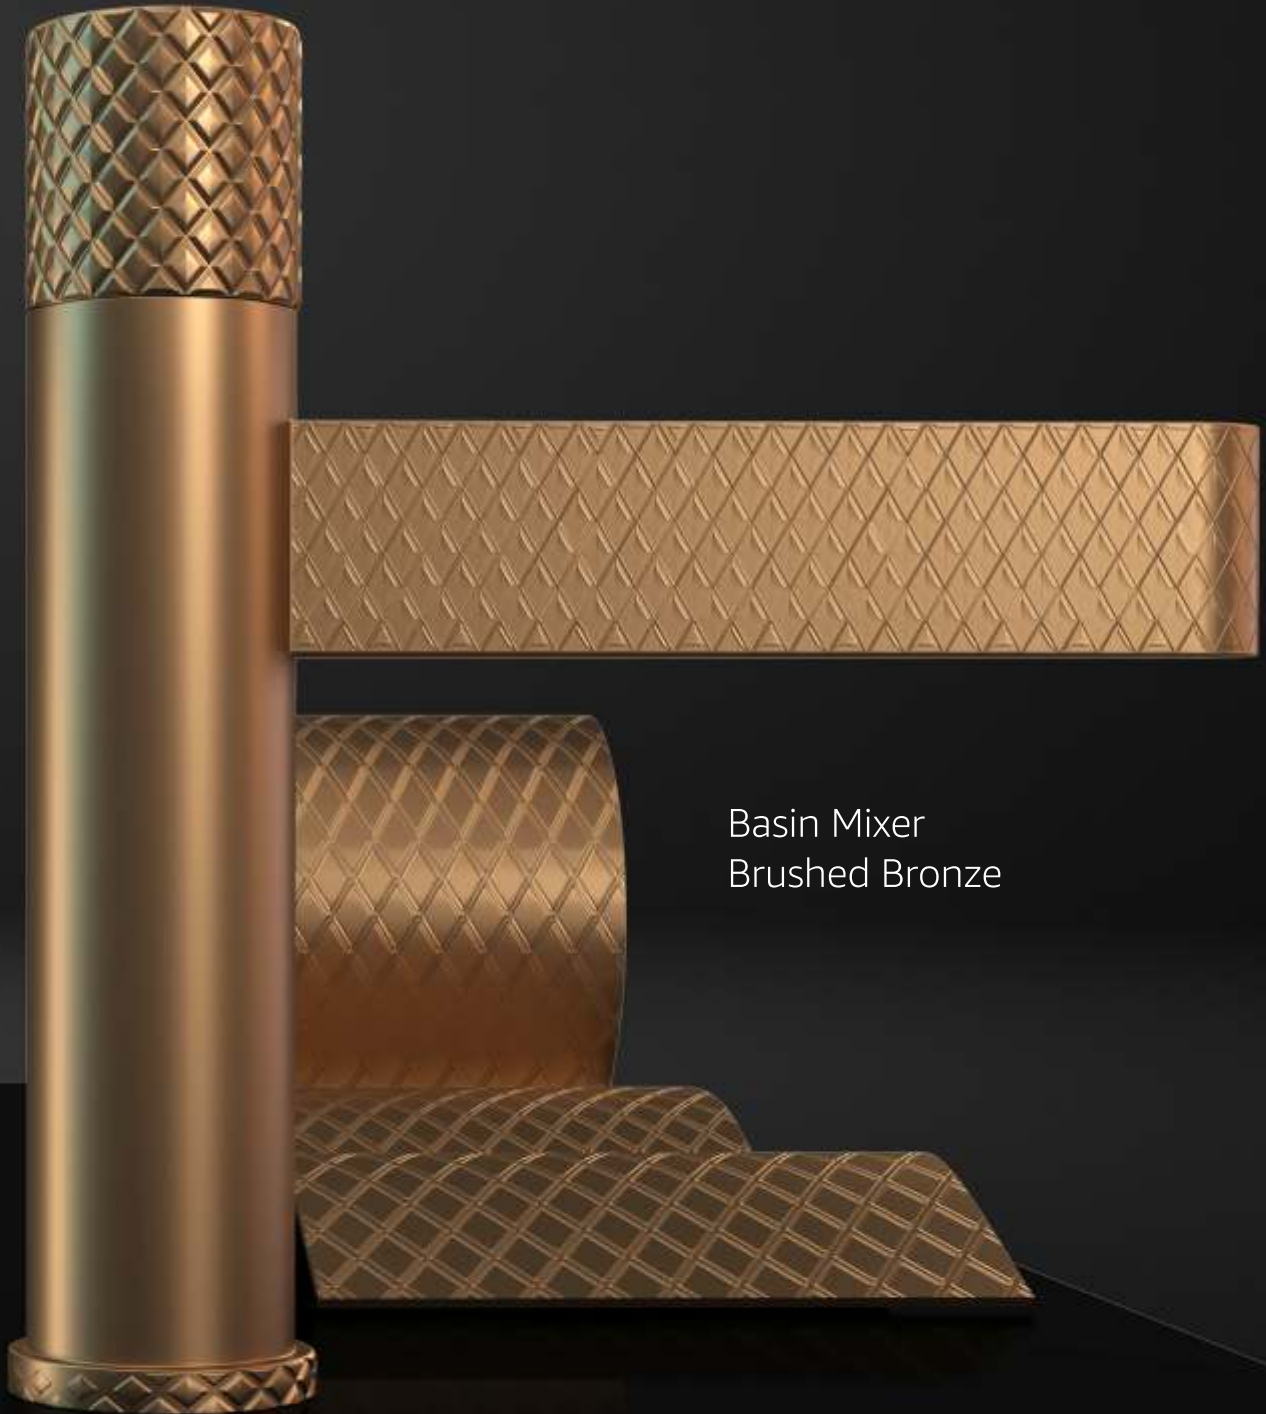

Basin Mixer
Brushed Bronze

CULLINAN